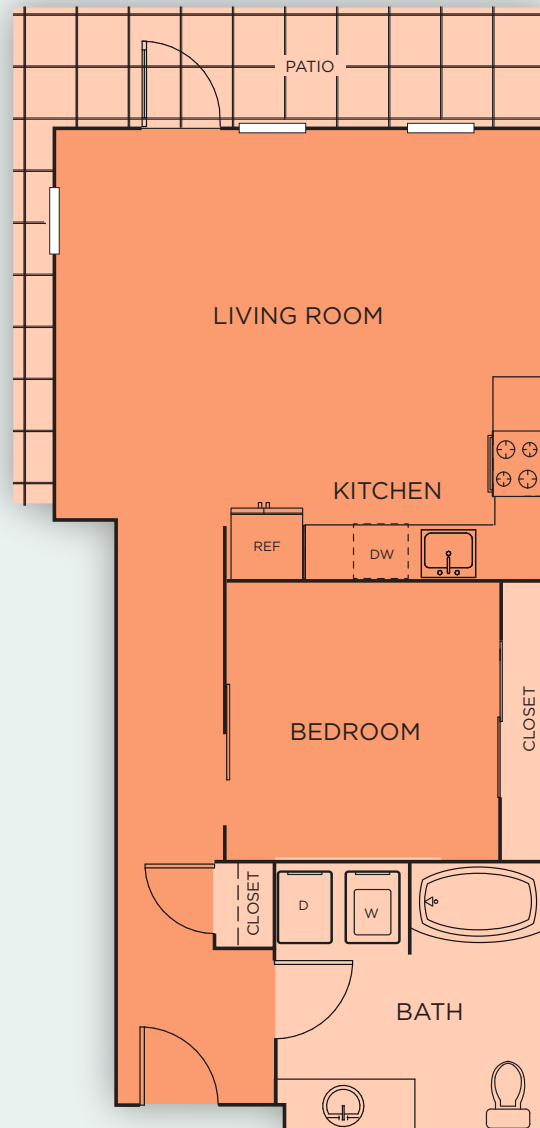

U1/TYPE A TAYLOR

ONE BEDROOM | ONE BATH | 707 SF

BROADSTONE
REVEAL

1411 NW QUIMBY STREET, PORTLAND , OR 97209 | 000-000-0000 | REVEALPDX.COM

YOUR SELECTED FLOOR PLAN MAY VARY FROM THIS ILLUSTRATION DUE TO DESIGN CONFIGURATION AND ARCHITECTURAL STYLING. NOT ALL FEATURES ARE AVAILABLE IN EVERY APARTMENT. ALL SQUARE FOOTAGES AND DIMENSIONS ARE APPROXIMATE.