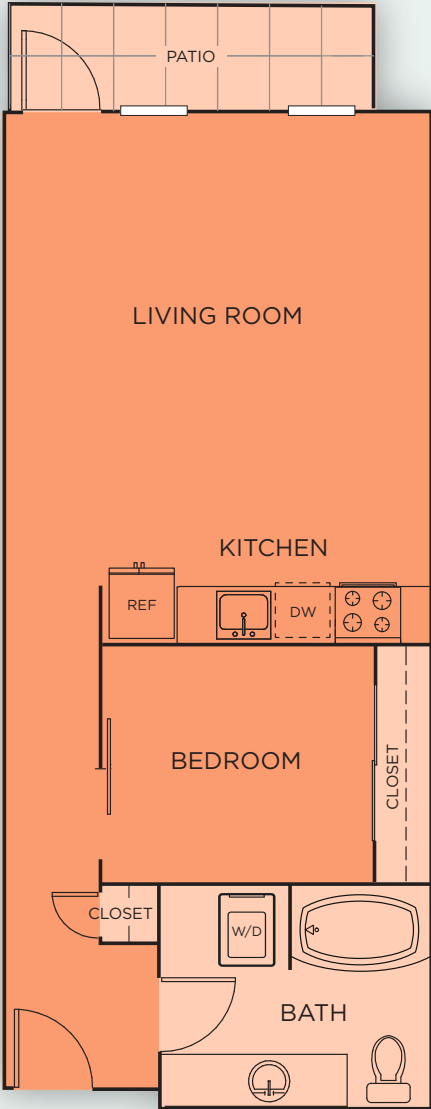

U1/1 TAYLOR

ONE BEDROOM | ONE BATH | 655-708 SF

BROADSTONE
REVEAL

1411 NW QUIMBY STREET, PORTLAND , OR 97209 | 000-000-0000 | REVEALPDX.COM