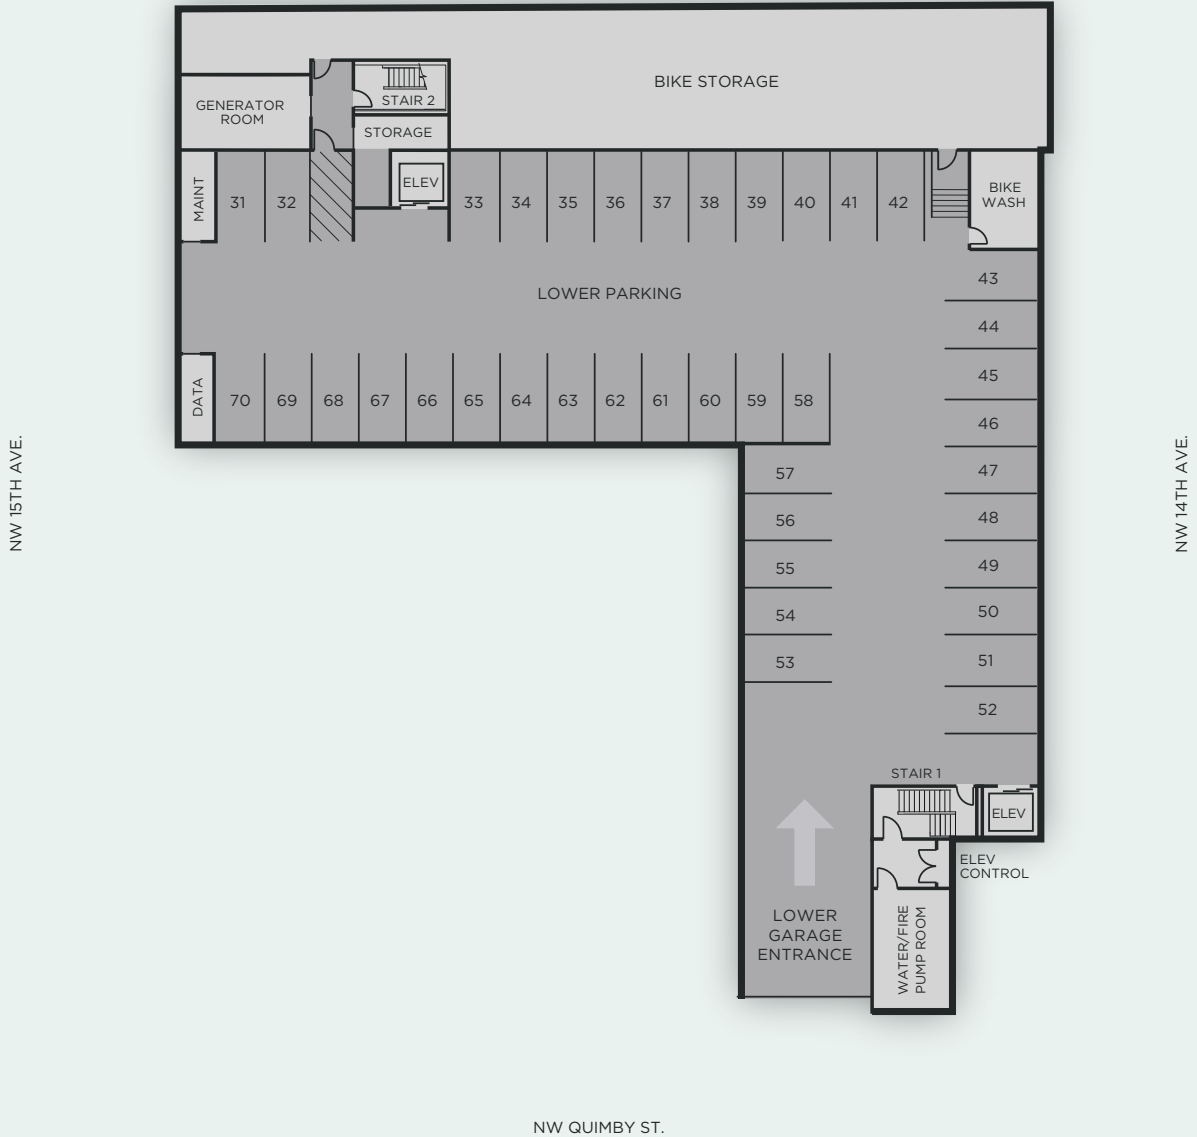

LOWER PARKING - P1

NW RALEIGH ST.

NW QUIMBY ST.

BROADSTONE
REVEAL

1411 NW QUIMBY STREET, PORTLAND, OR 97209 | 000-000-0000 | REVEALPDX.COM

YOUR SELECTED FLOOR PLAN MAY VARY FROM THIS ILLUSTRATION DUE TO DESIGN CONFIGURATION AND ARCHITECTURAL STYLING. NOT ALL FEATURES ARE AVAILABLE IN EVERY APARTMENT. ALL SQUARE FOOTAGES AND DIMENSIONS ARE APPROXIMATE.