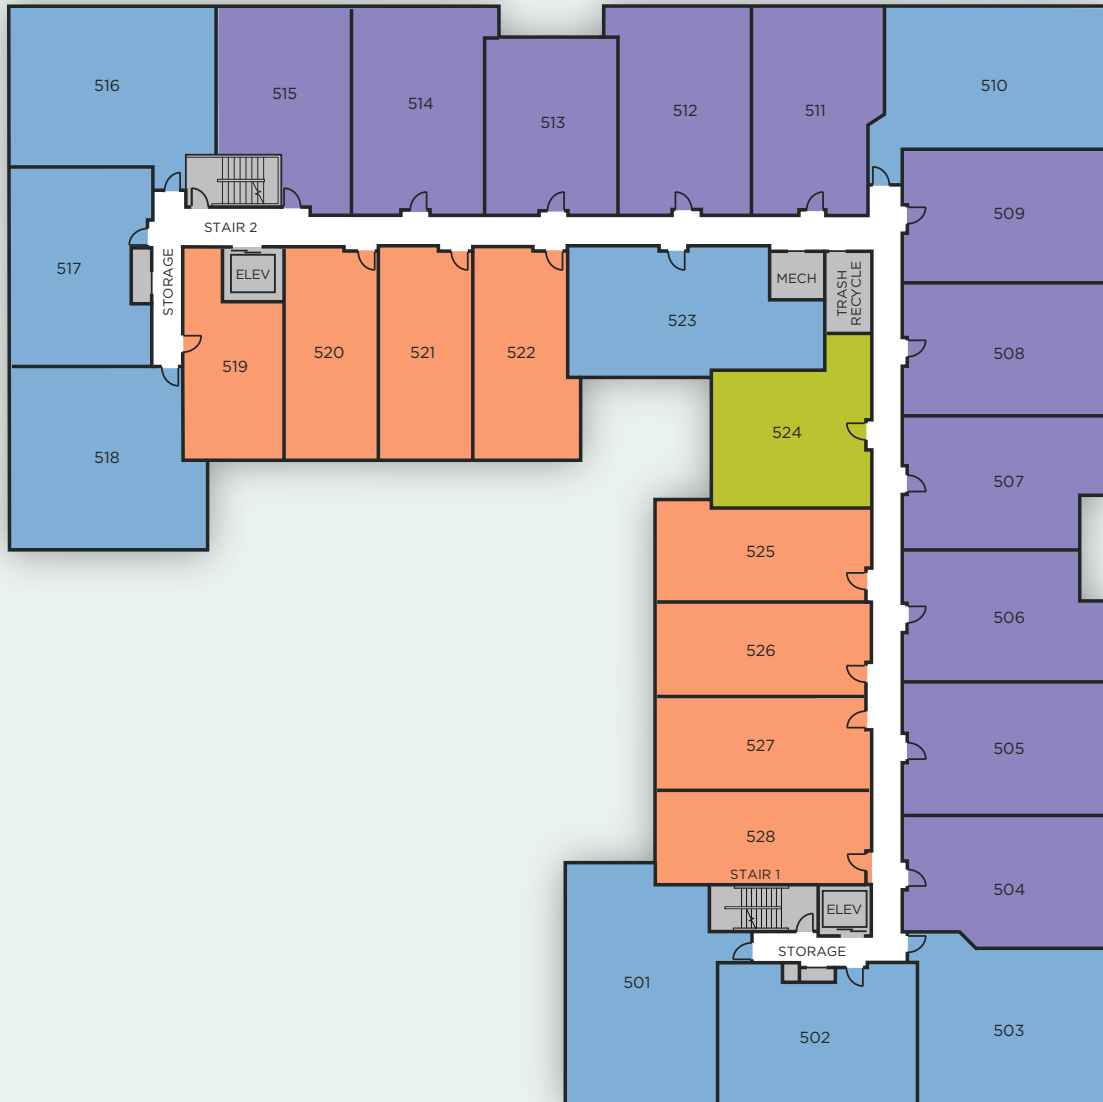

# LEVEL 5

BROADSTONE  
**REVEAL**

1411 NW QUIMBY STREET, PORTLAND, OR 97209 | 000-000-0000 | REVEALPDX.COM

YOUR SELECTED FLOOR PLAN MAY VARY FROM THIS ILLUSTRATION DUE TO DESIGN CONFIGURATION AND ARCHITECTURAL STYLING. NOT ALL FEATURES ARE AVAILABLE IN EVERY APARTMENT. ALL SQUARE FOOTAGES AND DIMENSIONS ARE APPROXIMATE.