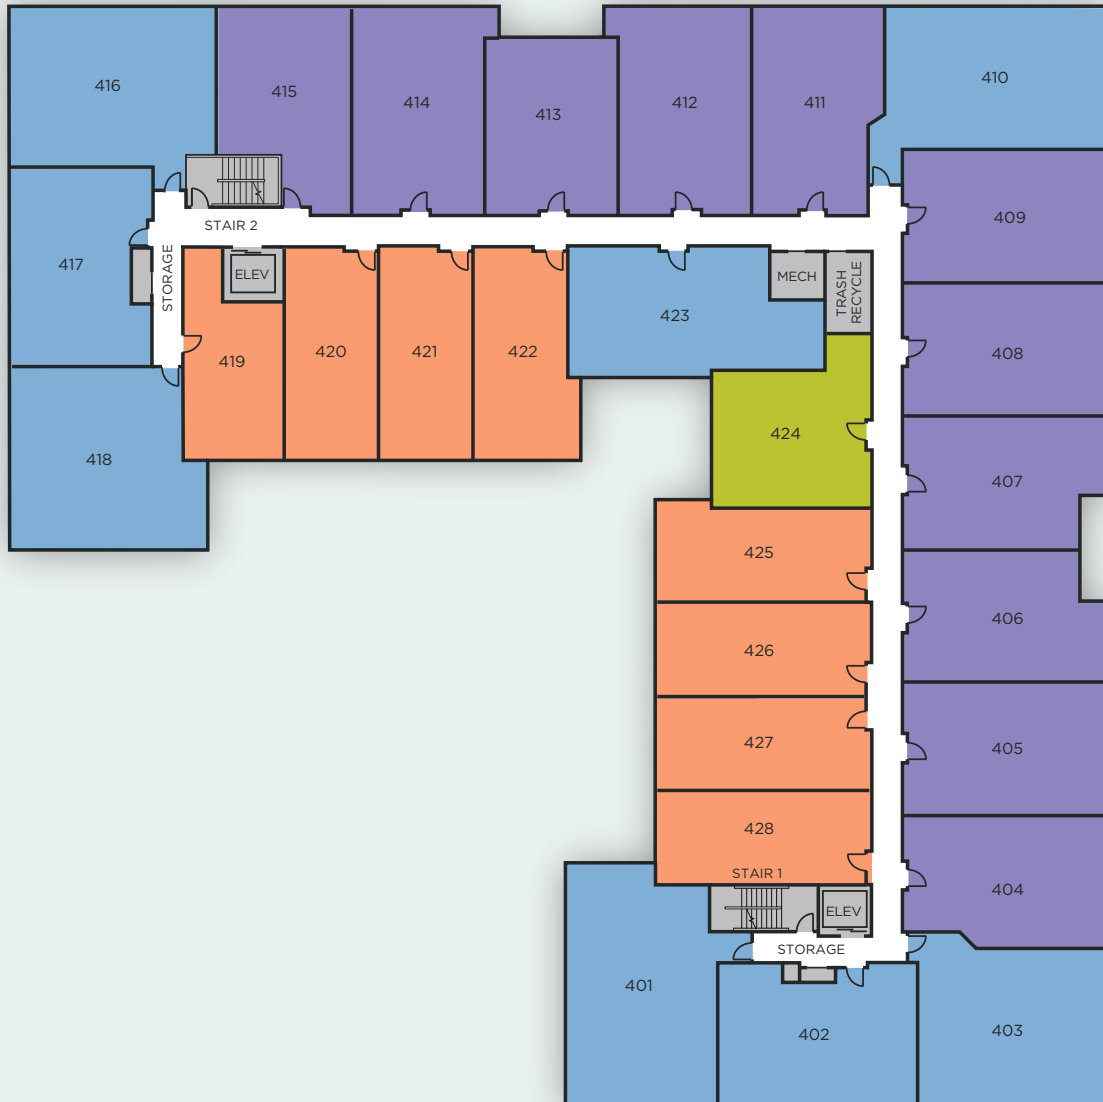

LEVEL 4

BROADSTONE
REVEAL

1411 NW QUIMBY STREET, PORTLAND , OR 97209 | 000-000-0000 | REVEALPDX.COM

YOUR SELECTED FLOOR PLAN MAY VARY FROM THIS ILLUSTRATION DUE TO DESIGN CONFIGURATION AND ARCHITECTURAL STYLING. NOT ALL FEATURES ARE AVAILABLE IN EVERY APARTMENT. ALL SQUARE FOOTAGES AND DIMENSIONS ARE APPROXIMATE.