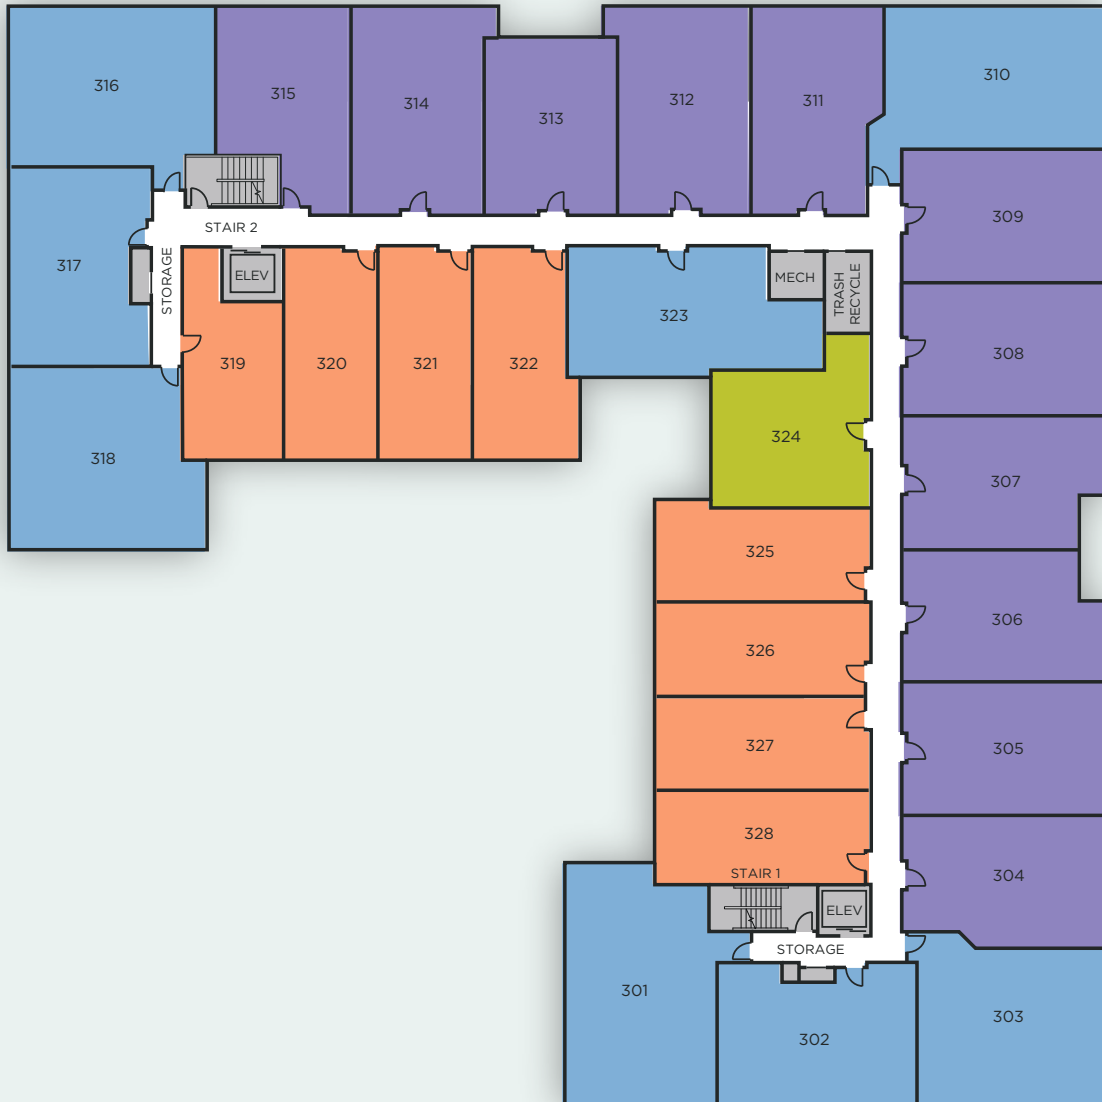

# LEVEL 3

BROADSTONE  
**REVEAL**

1411 NW QUIMBY STREET, PORTLAND , OR 97209 | 000-000-0000 | REVEALPDX.COM

YOUR SELECTED FLOOR PLAN MAY VARY FROM THIS ILLUSTRATION DUE TO DESIGN CONFIGURATION AND ARCHITECTURAL STYLING. NOT ALL FEATURES ARE AVAILABLE IN EVERY APARTMENT. ALL SQUARE FOOTAGES AND DIMENSIONS ARE APPROXIMATE.