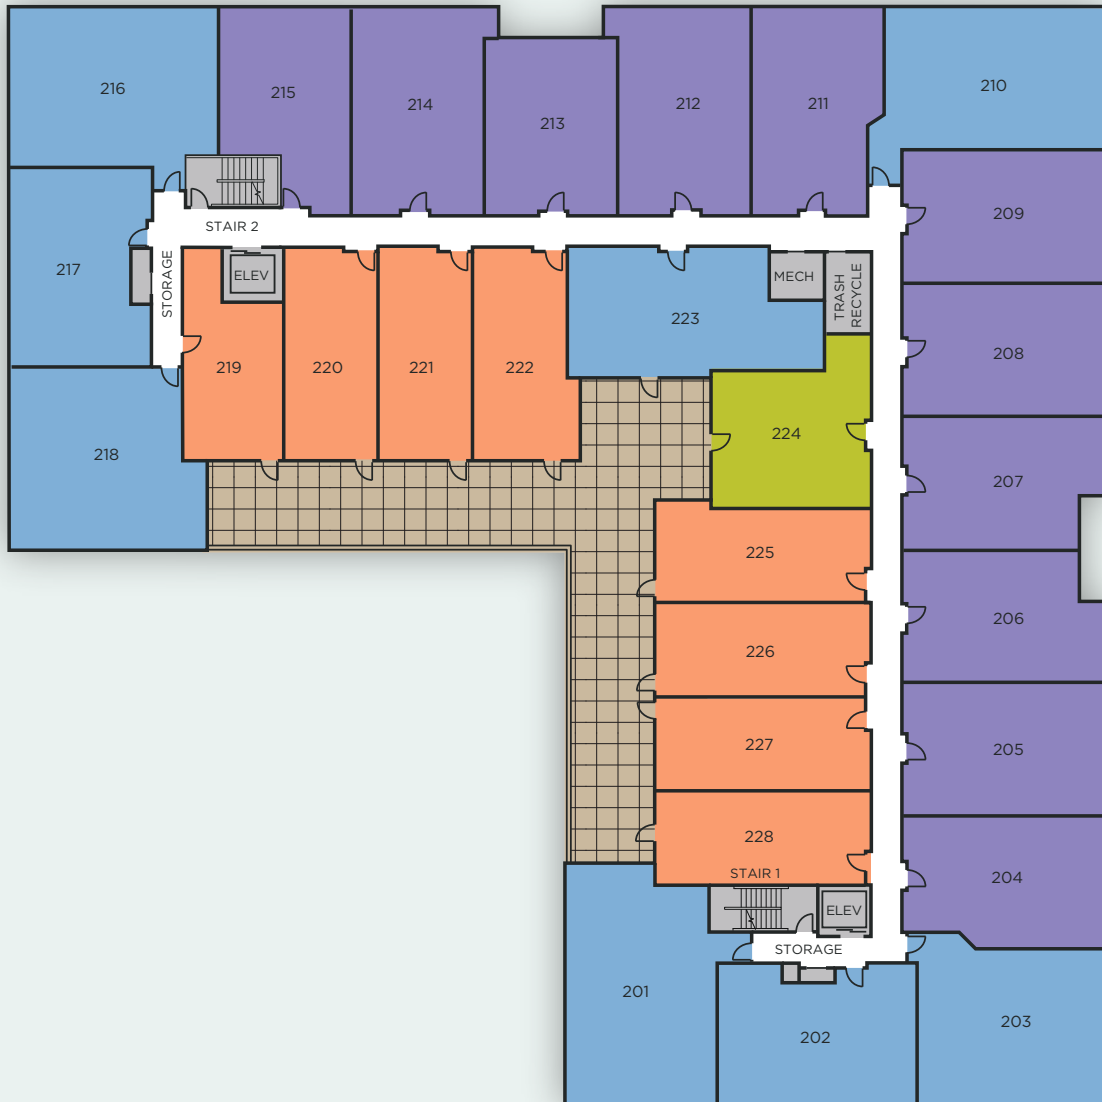

LEVEL 2

BROADSTONE
REVEAL

1411 NW QUIMBY STREET, PORTLAND , OR 97209 | 000-000-0000 | REVEALPDX.COM

YOUR SELECTED FLOOR PLAN MAY VARY FROM THIS ILLUSTRATION DUE TO DESIGN CONFIGURATION AND ARCHITECTURAL STYLING. NOT ALL FEATURES ARE AVAILABLE IN EVERY APARTMENT. ALL SQUARE FOOTAGES AND DIMENSIONS ARE APPROXIMATE.