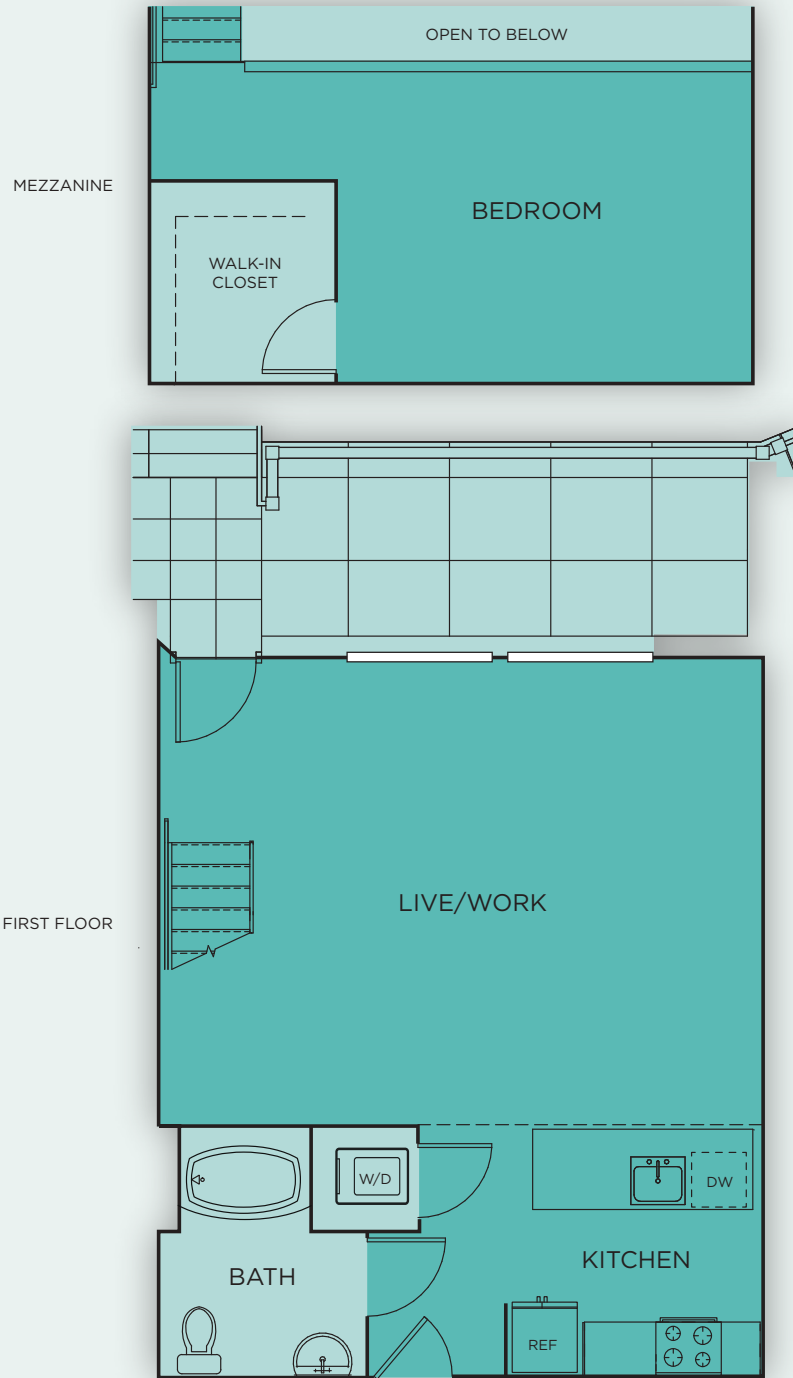

L/W 4 HARLOW

ONE BEDROOM | ONE BATH | 1,001 SF

BROADSTONE
REVEAL

1411 NW QUIMBY STREET, PORTLAND , OR 97209 | 000-000-0000 | REVEALPDX.COM

YOUR SELECTED FLOOR PLAN MAY VARY FROM THIS ILLUSTRATION DUE TO DESIGN CONFIGURATION AND ARCHITECTURAL STYLING. NOT ALL FEATURES ARE AVAILABLE IN EVERY APARTMENT. ALL SQUARE FOOTAGES AND DIMENSIONS ARE APPROXIMATE.