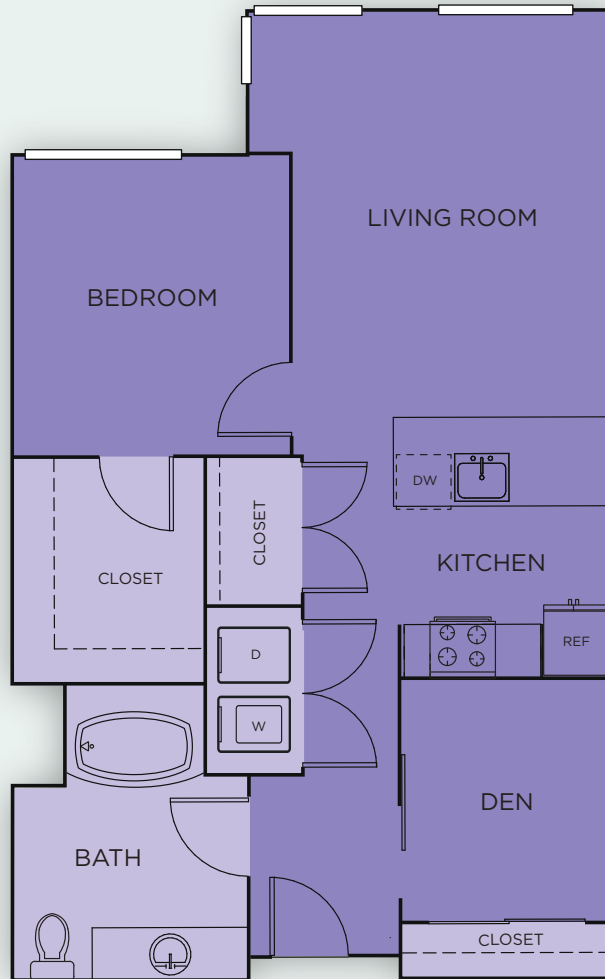

1B/TYPE A MONROE

ONE BEDROOM/DEN | ONE BATH | 859 SF

BROADSTONE
REVEAL

1411 NW QUIMBY STREET, PORTLAND, OR 97209 | 000-000-0000 | REVEALPDX.COM

YOUR SELECTED FLOOR PLAN MAY VARY FROM THIS ILLUSTRATION DUE TO DESIGN CONFIGURATION AND ARCHITECTURAL STYLING. NOT ALL FEATURES ARE AVAILABLE IN EVERY APARTMENT. ALL SQUARE FOOTAGES AND DIMENSIONS ARE APPROXIMATE.