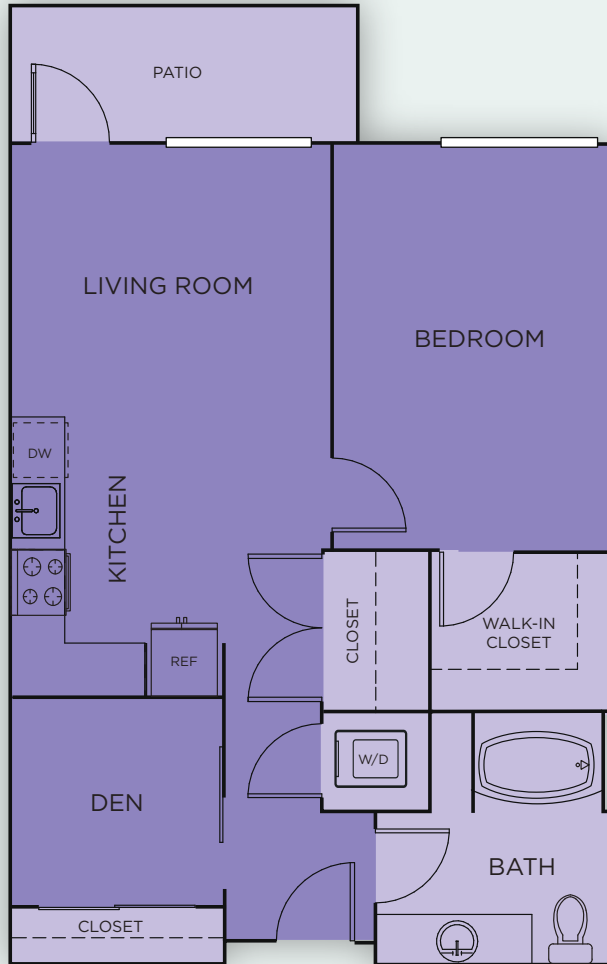

1B/6 MONROE

ONE BEDROOM/DEN | ONE BATH | 787 SF

BROADSTONE
REVEAL

1411 NW QUIMBY STREET, PORTLAND , OR 97209 | 000-000-0000 | REVEALPDX.COM

YOUR SELECTED FLOOR PLAN MAY VARY FROM THIS ILLUSTRATION DUE TO DESIGN CONFIGURATION AND ARCHITECTURAL STYLING. NOT ALL FEATURES ARE AVAILABLE IN EVERY APARTMENT. ALL SQUARE FOOTAGES AND DIMENSIONS ARE APPROXIMATE.