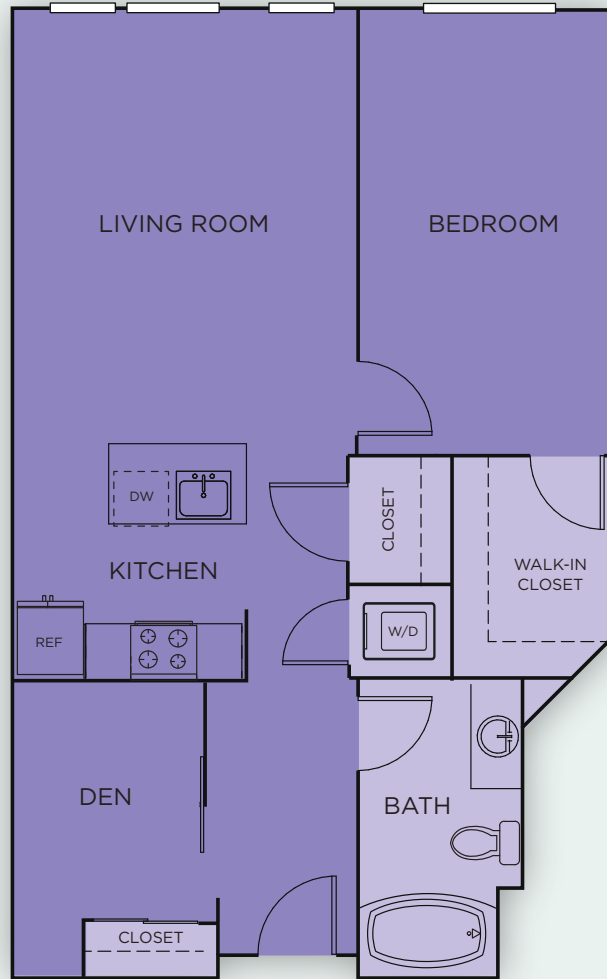

# 1B/4 MONROE

ONE BEDROOM/DEN | ONE BATH | 878 SF

BROADSTONE  
**REVEAL**

1411 NW QUIMBY STREET, PORTLAND, OR 97209 | 000-000-0000 | REVEALPDX.COM

YOUR SELECTED FLOOR PLAN MAY VARY FROM THIS ILLUSTRATION DUE TO DESIGN CONFIGURATION AND ARCHITECTURAL STYLING. NOT ALL FEATURES ARE AVAILABLE IN EVERY APARTMENT. ALL SQUARE FOOTAGES AND DIMENSIONS ARE APPROXIMATE.