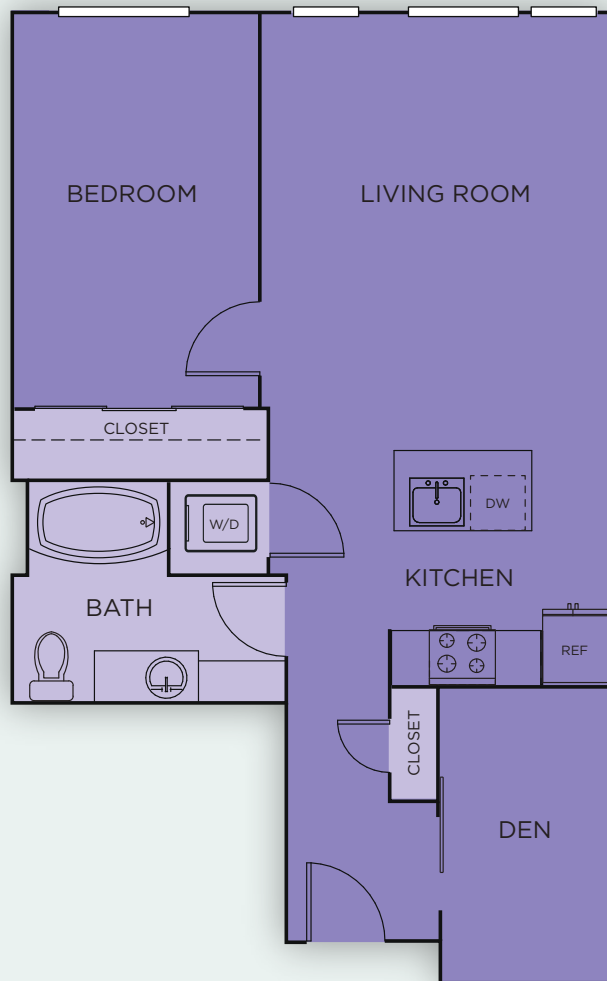

1B/2 MONROE

ONE BEDROOM/DEN | ONE BATH | 792 SF

BROADSTONE
REVEAL

1411 NW QUIMBY STREET, PORTLAND , OR 97209 | 000-000-0000 | REVEALPDX.COM

YOUR SELECTED FLOOR PLAN MAY VARY FROM THIS ILLUSTRATION DUE TO DESIGN CONFIGURATION AND ARCHITECTURAL STYLING. NOT ALL FEATURES ARE AVAILABLE IN EVERY APARTMENT. ALL SQUARE FOOTAGES AND DIMENSIONS ARE APPROXIMATE.