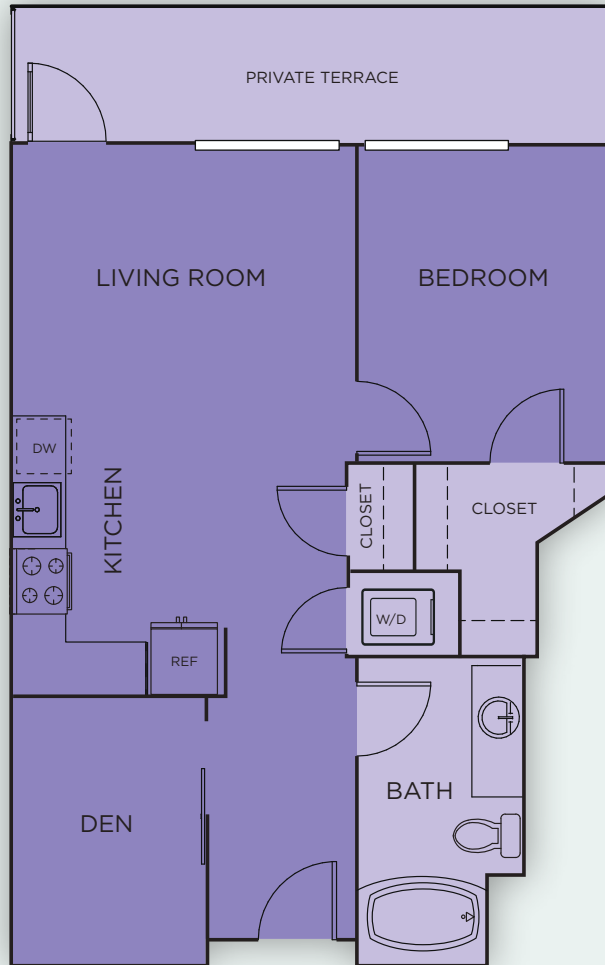

# 1B/13 MONROE

ONE BEDROOM/DEN | ONE BATH | 737 SF

BROADSTONE  
**REVEAL**

1411 NW QUIMBY STREET, PORTLAND , OR 97209 | 000-000-0000 | REVEALPDX.COM

YOUR SELECTED FLOOR PLAN MAY VARY FROM THIS ILLUSTRATION DUE TO DESIGN CONFIGURATION AND ARCHITECTURAL STYLING. NOT ALL FEATURES ARE AVAILABLE IN EVERY APARTMENT. ALL SQUARE FOOTAGES AND DIMENSIONS ARE APPROXIMATE.