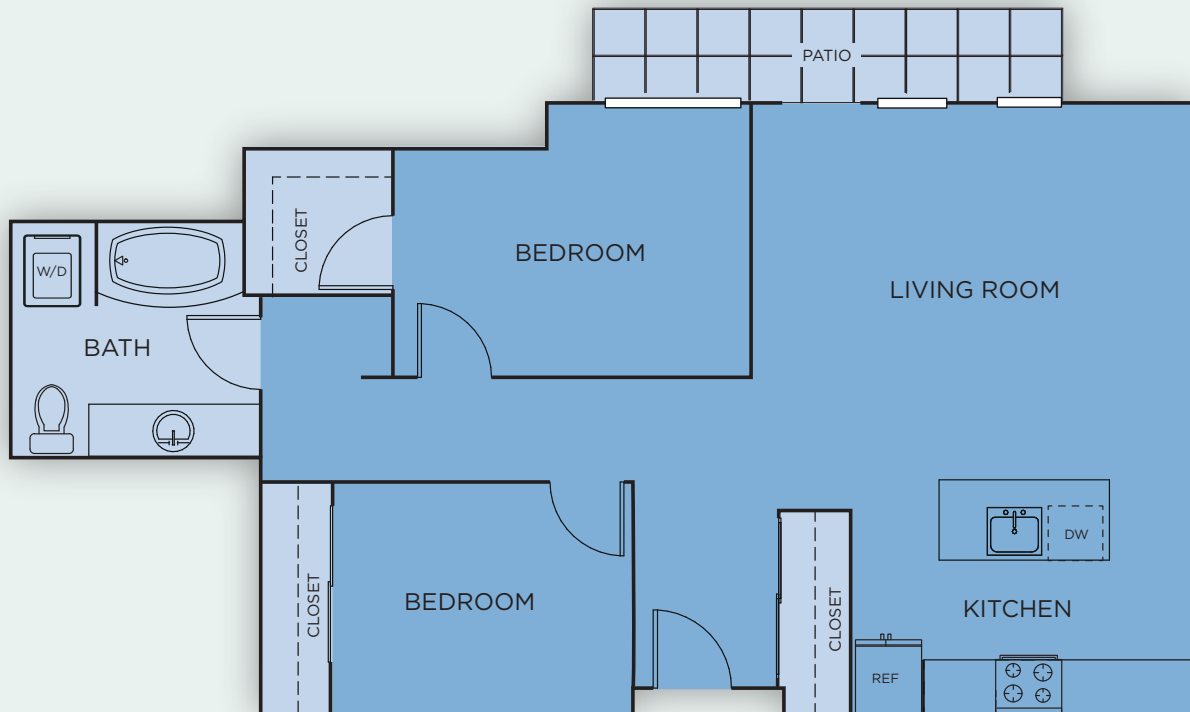

# 1B/12 TURNER

TWO BEDROOM | ONE BATH | 957-979 SF

BROADSTONE  
**REVEAL**

1411 NW QUIMBY STREET, PORTLAND , OR 97209 | 000-000-0000 | REVEALPDX.COM

YOUR SELECTED FLOOR PLAN MAY VARY FROM THIS ILLUSTRATION DUE TO DESIGN CONFIGURATION AND ARCHITECTURAL STYLING. NOT ALL FEATURES ARE AVAILABLE IN EVERY APARTMENT. ALL SQUARE FOOTAGES AND DIMENSIONS ARE APPROXIMATE.