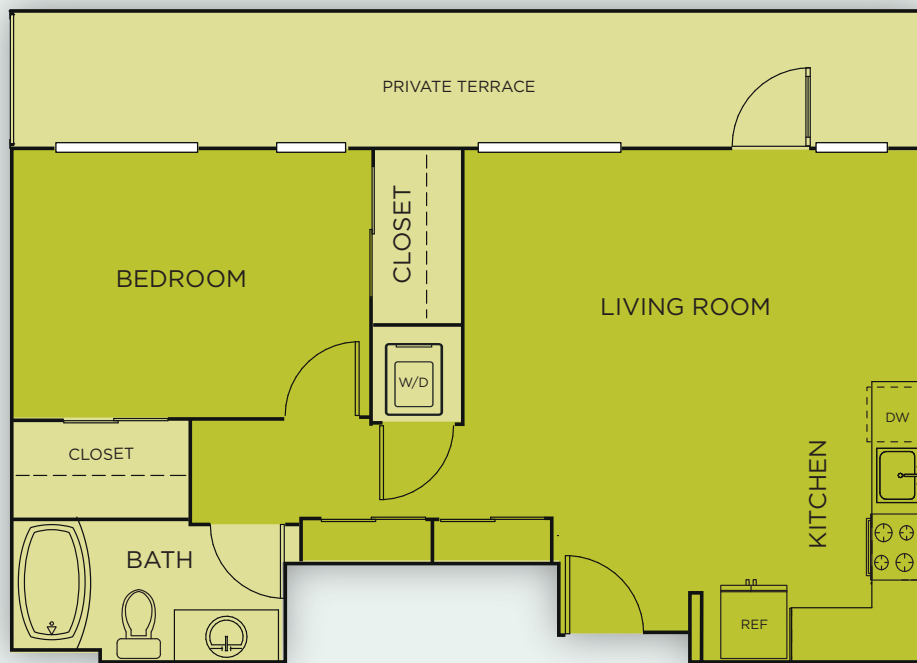

# 1B/11 CRAWFORD

ONE BEDROOM | ONE BATH | 716 SF

BROADSTONE  
**REVEAL**

1411 NW QUIMBY STREET, PORTLAND , OR 97209 | 000-000-0000 | REVEALPDX.COM

YOUR SELECTED FLOOR PLAN MAY VARY FROM THIS ILLUSTRATION DUE TO DESIGN CONFIGURATION AND ARCHITECTURAL STYLING. NOT ALL FEATURES ARE AVAILABLE IN EVERY APARTMENT. ALL SQUARE FOOTAGES AND DIMENSIONS ARE APPROXIMATE.