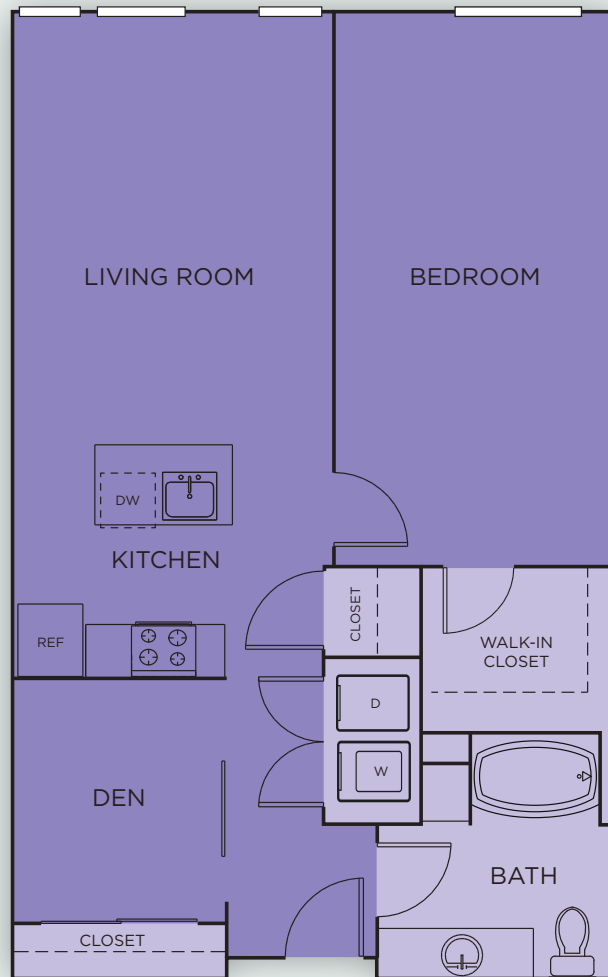

# 1B/1 MONROE

ONE BEDROOM/DEN | ONE BATH | 775-930 SF

BROADSTONE  
**REVEAL**

1411 NW QUIMBY STREET, PORTLAND , OR 97209 | 000-000-0000 | REVEALPDX.COM

YOUR SELECTED FLOOR PLAN MAY VARY FROM THIS ILLUSTRATION DUE TO DESIGN CONFIGURATION AND ARCHITECTURAL STYLING. NOT ALL FEATURES ARE AVAILABLE IN EVERY APARTMENT. ALL SQUARE FOOTAGES AND DIMENSIONS ARE APPROXIMATE.